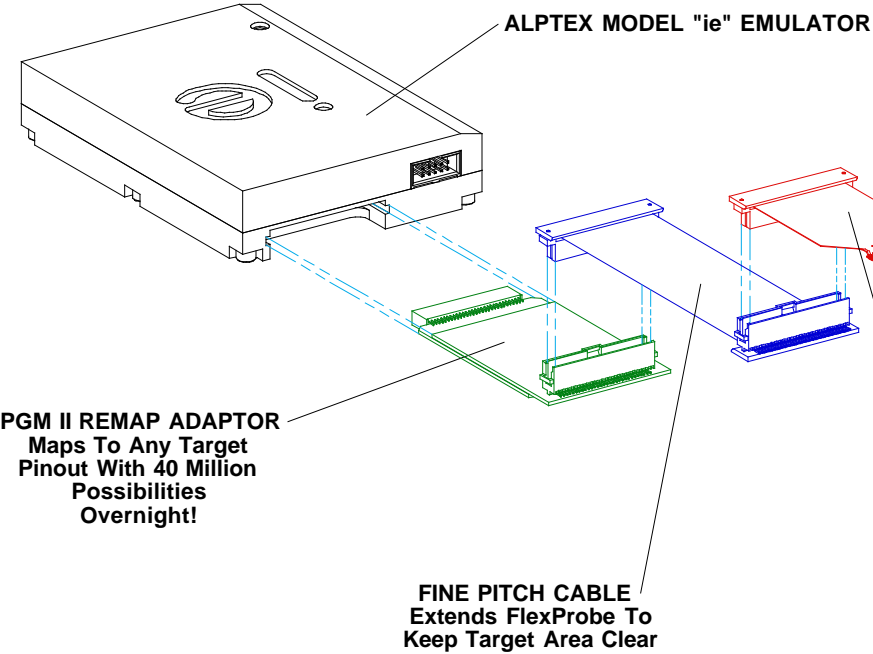

ALPTEX Memory Emulation Product Family

ALPTEX Emulators

All FlexProbes With Meritec "Hermi" Interface Connector Supported:

- 923706-xx
- 923707-xx
- 923708-xx
- 923711-xx
- 923726-xx
- 923735-xx
- 923741-xx
- 923747-xx