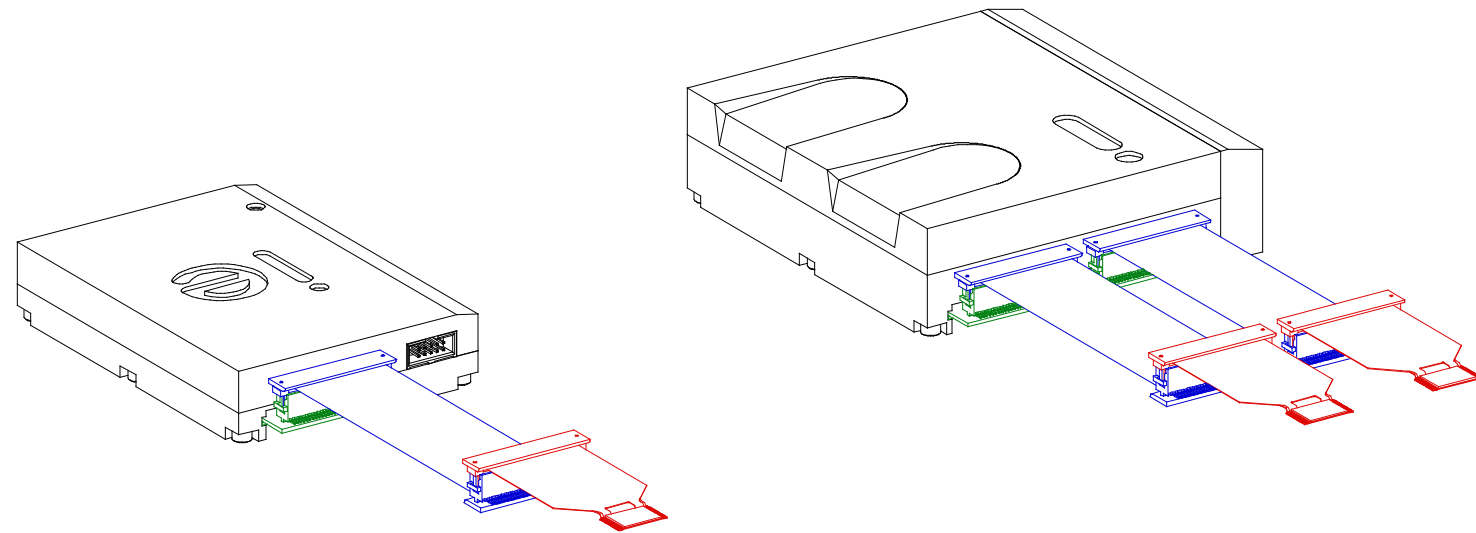

ALPTEX Memory Emulation Product Family

ALPTEX Emulators

All FlexProbes With Meritec "Hermi" Interface Connector Supported:

- 923706-xx
- 923707-xx
- 923708-xx
- 923711-xx
- 923726-xx
- 923735-xx
- 923741-xx
- 923747-xx